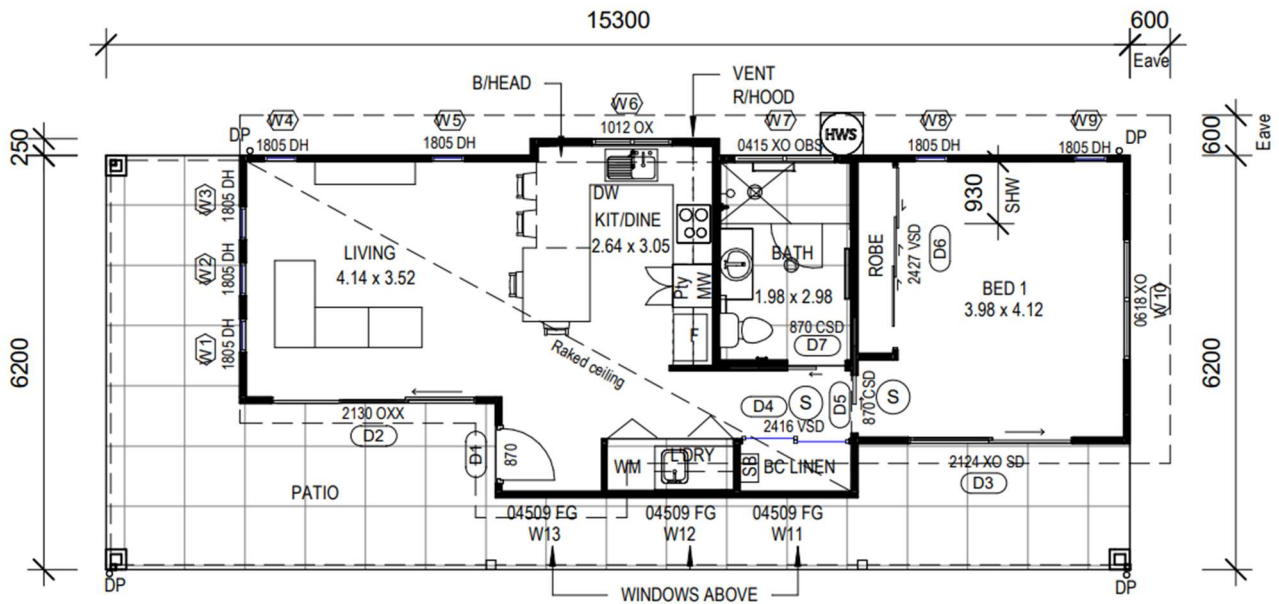

Artist Impression

The Whitehaven

GROSS FLOOR AREAS m ²	
LIVING	59.99 m ²
PATIO/VERANDAH	35.58 m ²
TOTAL m²	95.57 m²